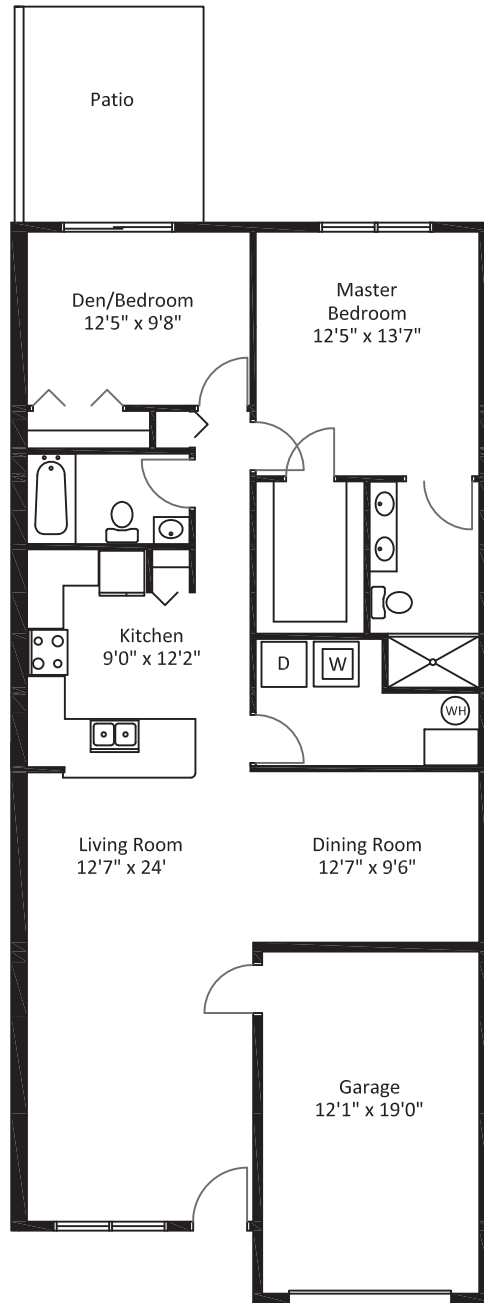

Ellen

2 Bed, 2 Bath ♦ 1250 Sq. Ft.

OAKWOOD
GROVE

Standard Features

- ◆ Plush Wall-to-wall carpeting - designer colors and no-wax vinyl floor in kitchen and bathrooms.
- ◆ Kitchens with wood cabinetry and General Electric appliances.
- ◆ Large kitchen pantry for added storage convenience.
- ◆ Energy efficient insulation in walls and ceilings.
- ◆ Energy efficient tilt-in single hung windows with insulated glass and screens.
- ◆ Distinctive “Lockwood” bathroom faucets by Delta.
- ◆ Beautiful landscaping with maintenance provided through Condominium Association.
- ◆ Custom selected flooring, kitchen cabinets and vanities with formica countertops, double stainless steel bowl in kitchen, and almond lav bowls.
- ◆ Smoke detectors, door bell; prewired for cable TV, telephone, and internet.
- ◆ Two-hour fire wall between units.
- ◆ Six panel colonial insulated steel entry door and six panel colonial interior doors and trim ... all painted antique white.
- ◆ Ceiling fan in master bedroom.