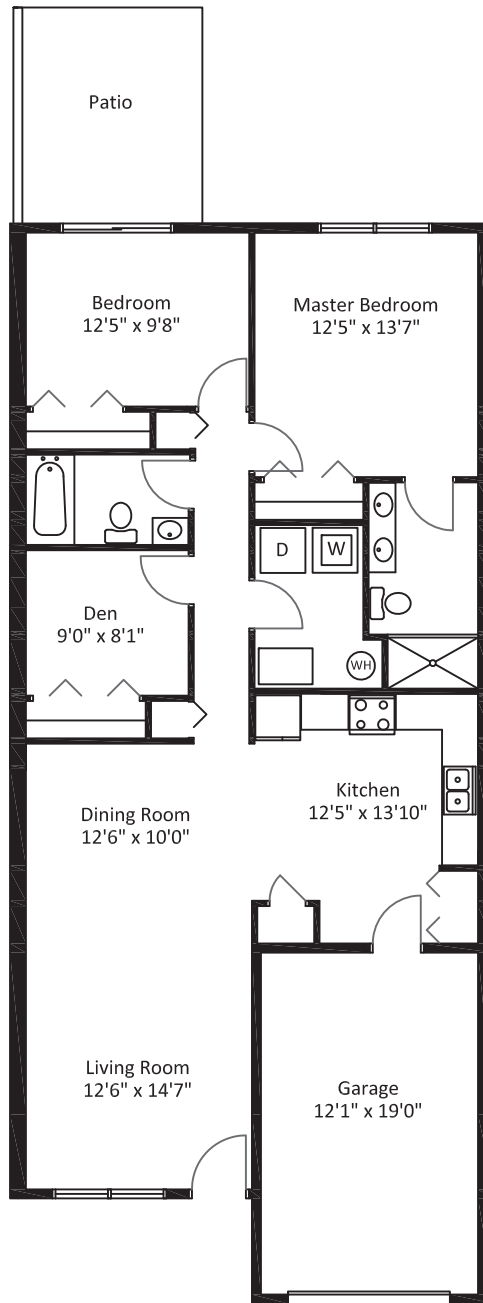

LaRue

2 Bed, 2 Bath ♦ 1250 Sq. Ft.

OAKWOOD
GROVE

Standard Features

- ◆ Plush Wall-to-wall carpeting - designer colors and no-wax vinyl floor in kitchen and bathrooms.
- ◆ Kitchens with wood cabinetry and General Electric appliances.
- ◆ Large kitchen pantry for added storage convenience.
- ◆ Energy efficient insulation in walls and ceilings.
- ◆ Energy efficient tilt-in single hung windows with insulated glass and screens.
- ◆ Distinctive “Lockwood” bathroom faucets by Delta.
- ◆ Beautiful landscaping with maintenance provided through Condominium Association.
- ◆ Custom selected flooring, kitchen cabinets and vanities with formica countertops, double stainless steel bowl in kitchen, and almond lav bowls.
- ◆ Smoke detectors, door bell; prewired for cable TV, telephone, and internet.
- ◆ Two-hour fire wall between units.
- ◆ Six panel colonial insulated steel entry door and six panel colonial interior doors and trim ... all painted antique white.
- ◆ Ceiling fan in master bedroom.