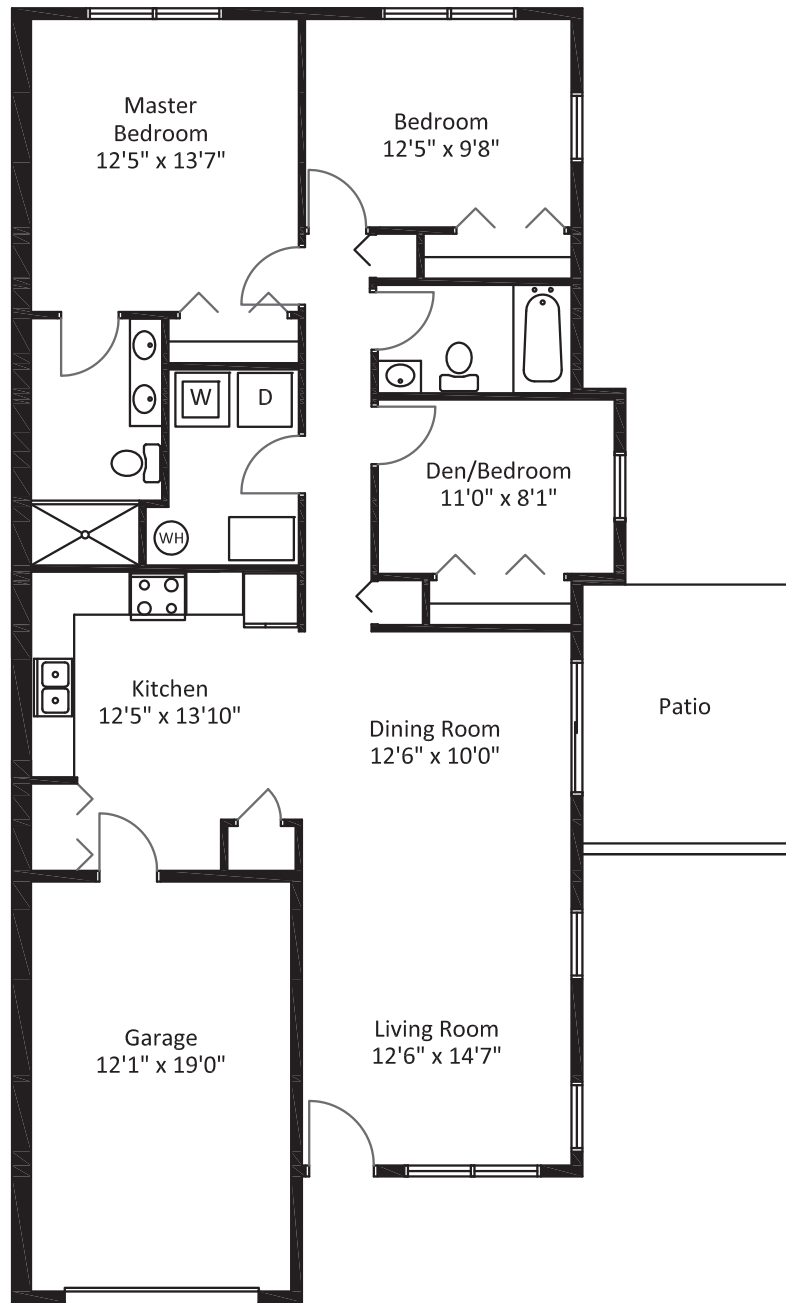

Maxwell

2 Bed, 2 Bath ♦ 1250 Sq. Ft.

OAKWOOD
GROVE

Standard Features

- ◆ Plush Wall-to-wall carpeting - designer colors and no-wax vinyl floor in kitchen and bathrooms.
- ◆ Kitchens with wood cabinetry and General Electric appliances.
- ◆ Large kitchen pantry for added storage convenience.
- ◆ Energy efficient insulation in walls and ceilings.
- ◆ Energy efficient tilt-in single hung windows with insulated glass and screens.
- ◆ Distinctive “Lockwood” bathroom faucets by Delta.
- ◆ Beautiful landscaping with maintenance provided through Condominium Association.
- ◆ Custom selected flooring, kitchen cabinets and vanities with formica countertops, double stainless steel bowl in kitchen, and almond lav bowls.
- ◆ Smoke detectors, door bell; prewired for cable TV, telephone, and internet.
- ◆ Two-hour fire wall between units.
- ◆ Six panel colonial insulated steel entry door and six panel colonial interior doors and trim ... all painted antique white.
- ◆ Ceiling fan in master bedroom.